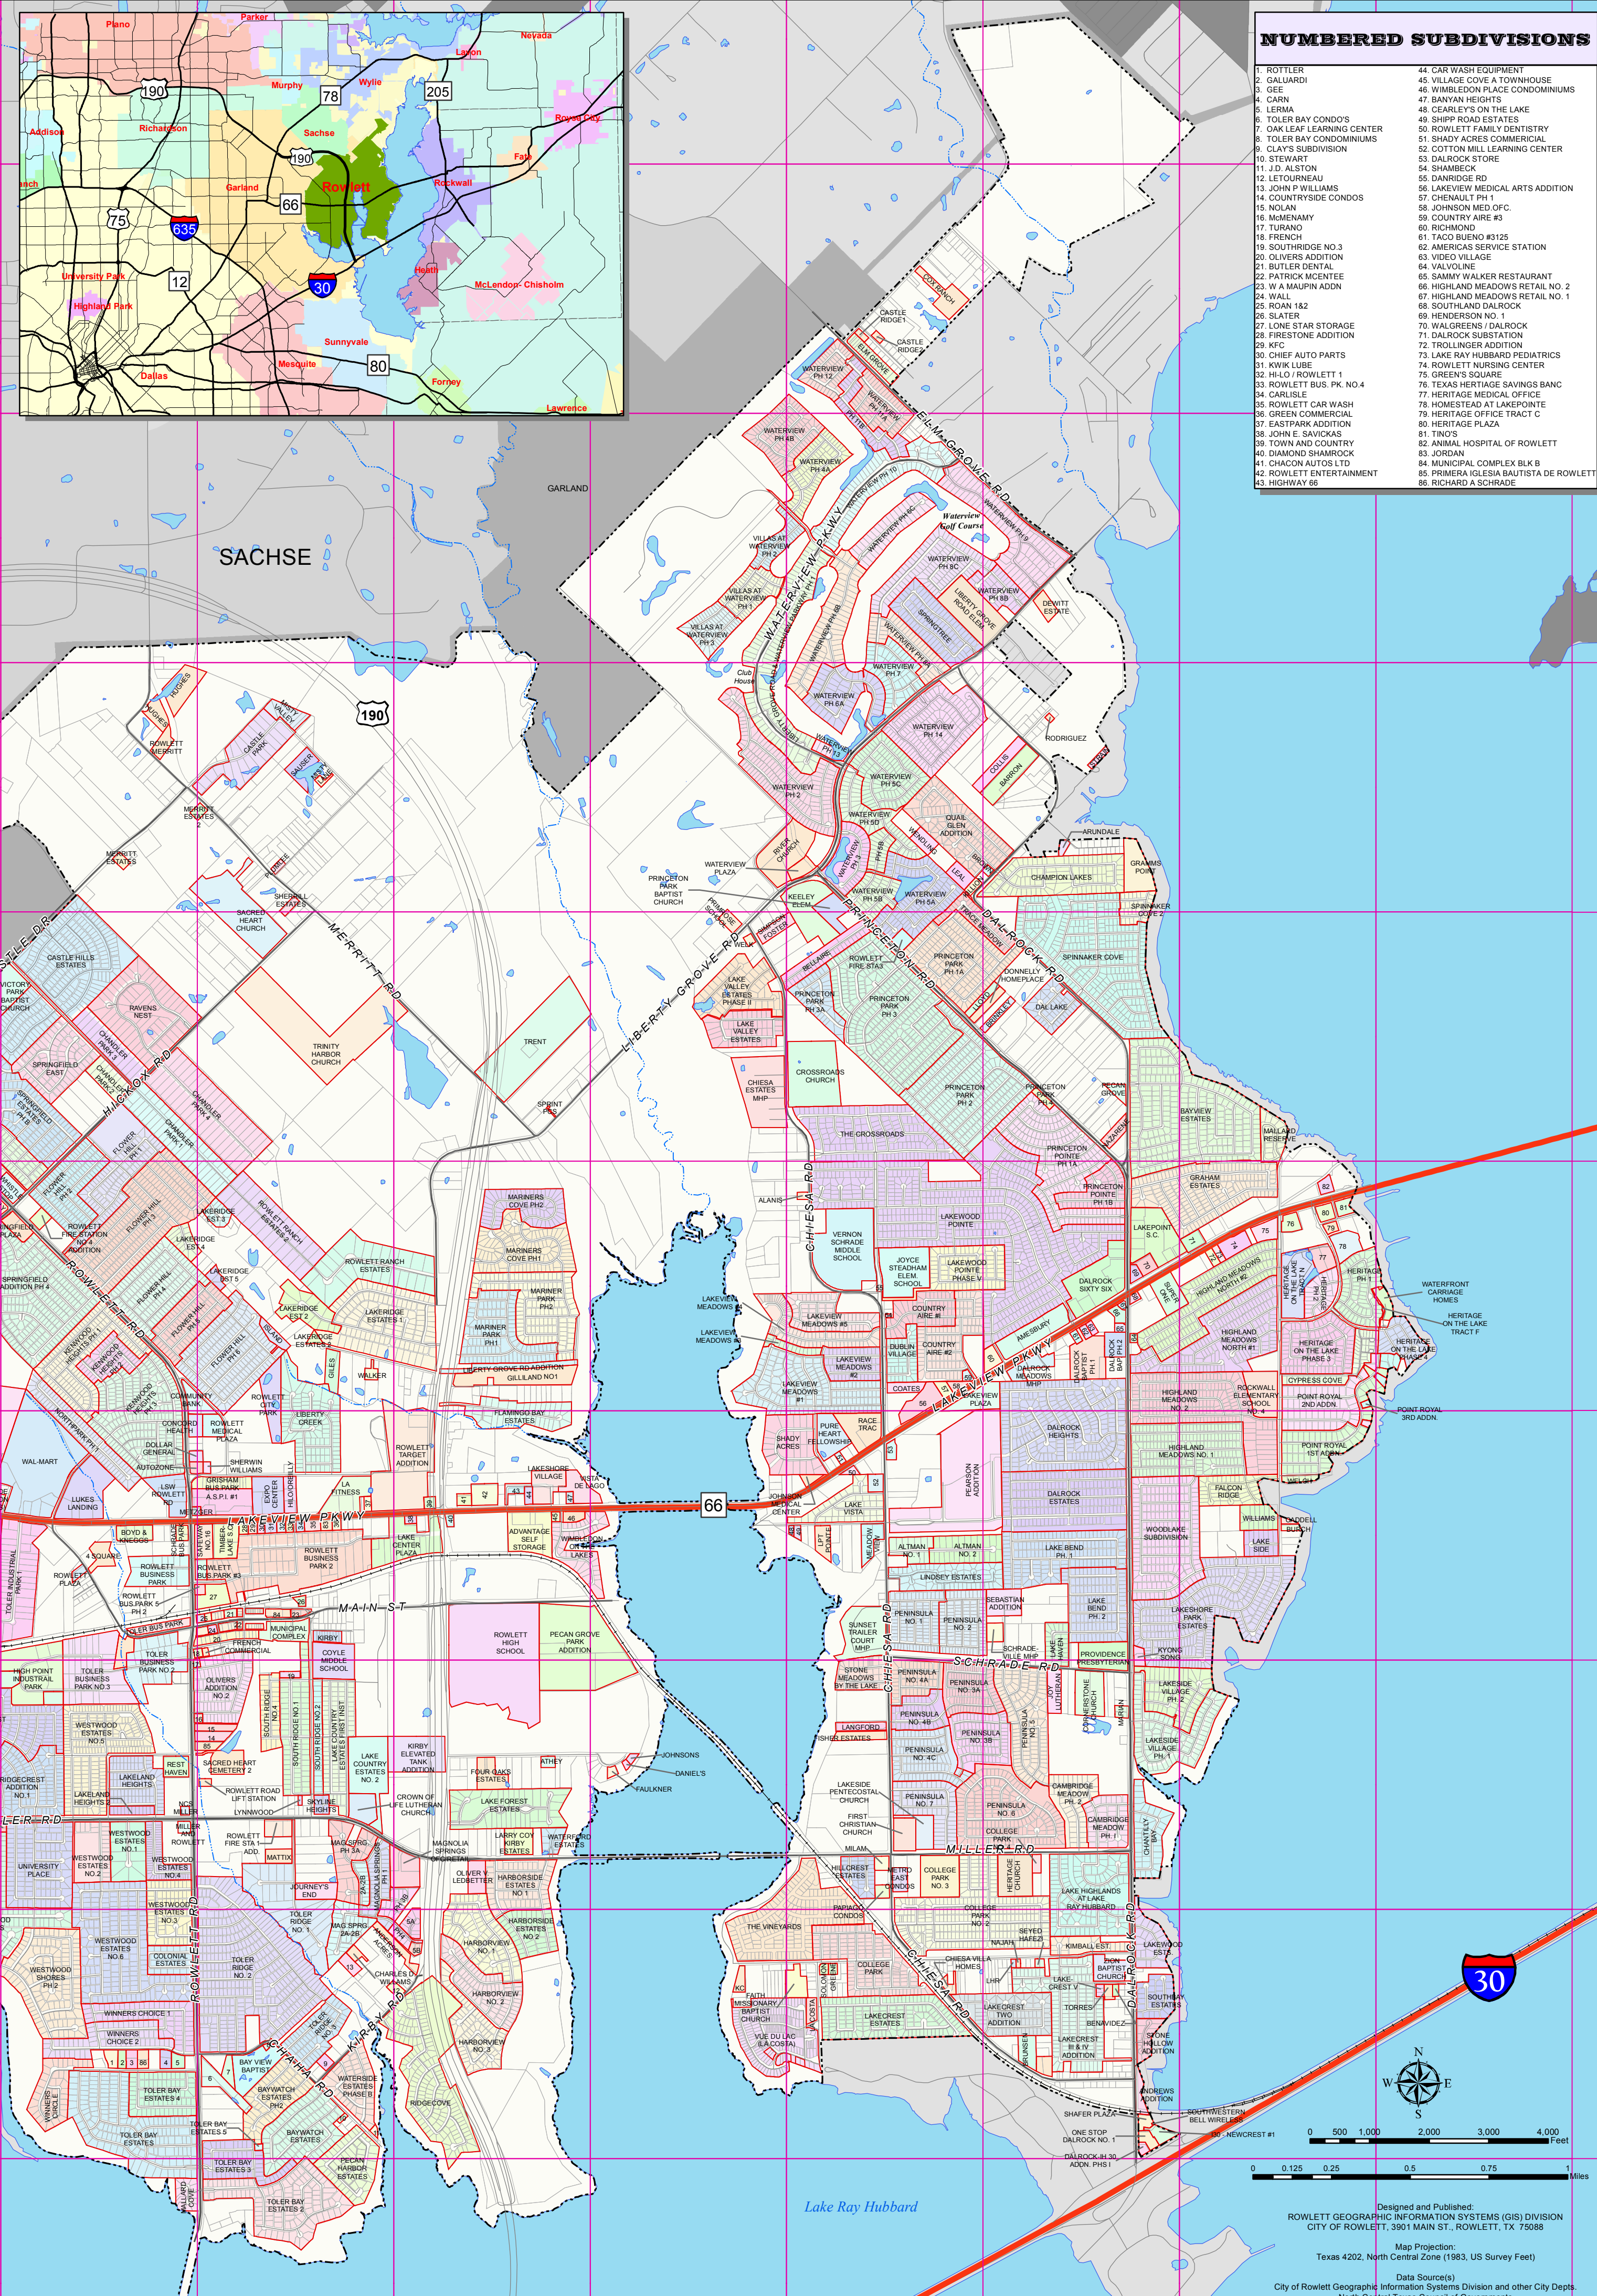

CITY OF ROWLETT SUBDIVISION MAP

December 2012

MAP LEGEND

- Grid
- Major Buildings
- City Limits
- PGBT Future Route
- Railroad
- Streams
- Lake, Ponds
- Parks
- Freeway
- Major Streets
- Fire Hydrant

NUMBERED SUBDIVISIONS

Listing	Grid	Listing	Grid	Listing	Grid	Listing	Grid
A.S.P.I. No. 1	G-4	DANIEL'S SUBDIVISION	H-5	DANIEL'S SUBDIVISION	H-5	DANIEL'S SUBDIVISION	H-5
ADVANTAGE SELF STORAGE	G-5	DEWITT ESTATE	C-8	DEWITT ESTATE	C-8	DEWITT ESTATE	C-8
ALAN'S	F-7	DEKHAM CREEK RANCH ADDITION	H-7	DEKHAM CREEK RANCH ADDITION	H-7	DEKHAM CREEK RANCH ADDITION	H-7
ALTMAN NO. 1 ADDITION	F-7	DIAMOND SHARPOCK	C-4	DIAMOND SHARPOCK	C-4	DIAMOND SHARPOCK	C-4
AMERICAS SERVICE STATION	F-8 (#62)	DONNELLY HOMEPLACE	E-7	DONNELLY HOMEPLACE	E-7	DONNELLY HOMEPLACE	E-7
AMESBURY ADDITION	F-8	DUBELIN VILLAGE ESTATES	F-7	DUBELIN VILLAGE ESTATES	F-7	DUBELIN VILLAGE ESTATES	F-7
ANDERSON ACRES	I-5	EASTPARK ADDITION	G-4 (#37)	EASTPARK ADDITION	G-4 (#37)	EASTPARK ADDITION	G-4 (#37)
ANDREWS ADDITION	F-9 (#62)	ELM GROVE ESTATES	G-4	ELM GROVE ESTATES	G-4	ELM GROVE ESTATES	G-4
ANIMAL HOSPITAL OF ROWLETT	D-8	FAMILY MISSIONARY BAPTIST CHURCH	I-7	FAMILY MISSIONARY BAPTIST CHURCH	I-7	FAMILY MISSIONARY BAPTIST CHURCH	I-7
ARUNDALE ADDITION	H-5	FALCON RIDGE ADDITION	G-8	FALCON RIDGE ADDITION	G-8	FALCON RIDGE ADDITION	G-8
ATHEY ADDITION	H-5	FAYTH VIDEO	F-2	FAYTH VIDEO	F-2	FAYTH VIDEO	F-2
AUTOZONE ADDITION	G-4	FIRESTONE ADDITION	H-6	FIRESTONE ADDITION	H-6	FIRESTONE ADDITION	H-6
B		FIRST CHRISTIAN CHURCH OF ROWLETT	H-7	FIRST CHRISTIAN CHURCH OF ROWLETT	H-7	FIRST CHRISTIAN CHURCH OF ROWLETT	H-7
BALLARD	I-8	FLAMINGO BAY ESTATES	G-5	FLAMINGO BAY ESTATES	G-5	FLAMINGO BAY ESTATES	G-5
BANYAN HEIGHTS	G-6 (#47)	FLOWER HILL PH 1	F-3	FLOWER HILL PH 1	F-3	FLOWER HILL PH 1	F-3
BARRON	D-9	FLOWER HILL PH 2	F-3	FLOWER HILL PH 2	F-3	FLOWER HILL PH 2	F-3
BAYVIEW BAPTIST CHURCH	E-7	FLOWER HILL PH 3	F-3	FLOWER HILL PH 3	F-3	FLOWER HILL PH 3	F-3
BAYVIEW ESTATES	E-8	FLOWER HILL PH 4	F-3	FLOWER HILL PH 4	F-3	FLOWER HILL PH 4	F-3
BAYWATCH ESTATES	E-8	FLOWER HILL PH 5	F-3	FLOWER HILL PH 5	F-3	FLOWER HILL PH 5	F-3
BAYWATCH ESTATES PHASE II	E-8	FLOWER HILL PH 6	F-3	FLOWER HILL PH 6	F-3	FLOWER HILL PH 6	F-3
BAYWATCH ESTATES PHASE III	E-8	FOUR OAKS ESTATES	G-4	FOUR OAKS ESTATES	G-4	FOUR OAKS ESTATES	G-4
BAYWATCH ESTATES PHASE IV	E-8	FRENCH COMMERCIAL	G-4 (#18), G-4	FRENCH COMMERCIAL	G-4 (#18), G-4	FRENCH COMMERCIAL	G-4 (#18), G-4
BAYWATCH ESTATES PHASE V	E-8	G		G		G	
BAYWATCH ESTATES PHASE VI	E-8	G.E. KIRBY ADDN	G-4	G.E. KIRBY ADDN	G-4	G.E. KIRBY ADDN	G-4
BAYWATCH ESTATES PHASE VII	E-8	GILBERT ESTATES	I-3 (#82)	GILBERT ESTATES	I-3 (#82)	GILBERT ESTATES	I-3 (#82)
BAYWATCH ESTATES PHASE VIII	E-8	GILLES ADDITION	F-4	GILLES ADDITION	F-4	GILLES ADDITION	F-4
BAYWATCH ESTATES PHASE IX	E-8	GILLMAN NO. 1	F-3	GILLMAN NO. 1	F-3	GILLMAN NO. 1	F-3
BAYWATCH ESTATES PHASE X	E-8	GRANDVIEW ESTATES	F-8	GRANDVIEW ESTATES	F-8	GRANDVIEW ESTATES	F-8
BAYWATCH ESTATES PHASE XI	E-8	GRANDVIEW ESTATES PH 2	F-8	GRANDVIEW ESTATES PH 2	F-8	GRANDVIEW ESTATES PH 2	F-8
BAYWATCH ESTATES PHASE XII	E-8	GRANDVIEW ESTATES PH 3	F-8	GRANDVIEW ESTATES PH 3	F-8	GRANDVIEW ESTATES PH 3	F-8
BAYWATCH ESTATES PHASE XIII	E-8	GRANDVIEW ESTATES PH 4	F-8	GRANDVIEW ESTATES PH 4	F-8	GRANDVIEW ESTATES PH 4	F-8
BAYWATCH ESTATES PHASE XIV	E-8	GRANDVIEW ESTATES PH 5	F-8	GRANDVIEW ESTATES PH 5	F-8	GRANDVIEW ESTATES PH 5	F-8
BAYWATCH ESTATES PHASE XV	E-8	GRANDVIEW ESTATES PH 6	F-8	GRANDVIEW ESTATES PH 6	F-8	GRANDVIEW ESTATES PH 6	F-8
BAYWATCH ESTATES PHASE XVI	E-8	GRANDVIEW ESTATES PH 7	F-8	GRANDVIEW ESTATES PH 7	F-8	GRANDVIEW ESTATES PH 7	F-8
BAYWATCH ESTATES PHASE XVII	E-8	GRANDVIEW ESTATES PH 8	F-8	GRANDVIEW ESTATES PH 8	F-8	GRANDVIEW ESTATES PH 8	F-8
BAYWATCH ESTATES PHASE XVIII	E-8	GRANDVIEW ESTATES PH 9	F-8	GRANDVIEW ESTATES PH 9	F-8	GRANDVIEW ESTATES PH 9	F-8
BAYWATCH ESTATES PHASE XIX	E-8	GRANDVIEW ESTATES PH 10	F-8	GRANDVIEW ESTATES PH 10	F-8	GRANDVIEW ESTATES PH 10	F-8
BAYWATCH ESTATES PHASE XX	E-8	GRANDVIEW ESTATES PH 11	F-8	GRANDVIEW ESTATES PH 11	F-8	GRANDVIEW ESTATES PH 11	F-8
BAYWATCH ESTATES PHASE XXI	E-8	GRANDVIEW ESTATES PH 12	F-8	GRANDVIEW ESTATES PH 12	F-8	GRANDVIEW ESTATES PH 12	F-8
BAYWATCH ESTATES PHASE XXII	E-8	GRANDVIEW ESTATES PH 13	F-8	GRANDVIEW ESTATES PH 13	F-8	GRANDVIEW ESTATES PH 13	F-8
BAYWATCH ESTATES PHASE XXIII	E-8	GRANDVIEW ESTATES PH 14	F-8	GRANDVIEW ESTATES PH 14	F-8	GRANDVIEW ESTATES PH 14	F-8
BAYWATCH ESTATES PHASE XXIV	E-8	GRANDVIEW ESTATES PH 15	F-8	GRANDVIEW ESTATES PH 15	F-8	GRANDVIEW ESTATES PH 15	F-8
BAYWATCH ESTATES PHASE XXV	E-8	GRANDVIEW ESTATES PH 16	F-8	GRANDVIEW ESTATES PH 16	F-8	GRANDVIEW ESTATES PH 16	F-8
BAYWATCH ESTATES PHASE XXVI	E-8	GRANDVIEW ESTATES PH 17	F-8	GRANDVIEW ESTATES PH 17	F-8	GRANDVIEW ESTATES PH 17	F-8
BAYWATCH ESTATES PHASE XXVII	E-8	GRANDVIEW ESTATES PH 18	F-8	GRANDVIEW ESTATES PH 18	F-8	GRANDVIEW ESTATES PH 18	F-8
BAYWATCH ESTATES PHASE XXVIII	E-8	GRANDVIEW ESTATES PH 19	F-8	GRANDVIEW ESTATES PH 19	F-8	GRANDVIEW ESTATES PH 19	F-8
BAYWATCH ESTATES PHASE XXIX	E-8	GRANDVIEW ESTATES PH 20	F-8	GRANDVIEW ESTATES PH 20	F-8	GRANDVIEW ESTATES PH 20	F-8
BAYWATCH ESTATES PHASE XXX	E-8	GRANDVIEW ESTATES PH 21	F-8	GRANDVIEW ESTATES PH 21	F-8	GRANDVIEW ESTATES PH 21	F-8