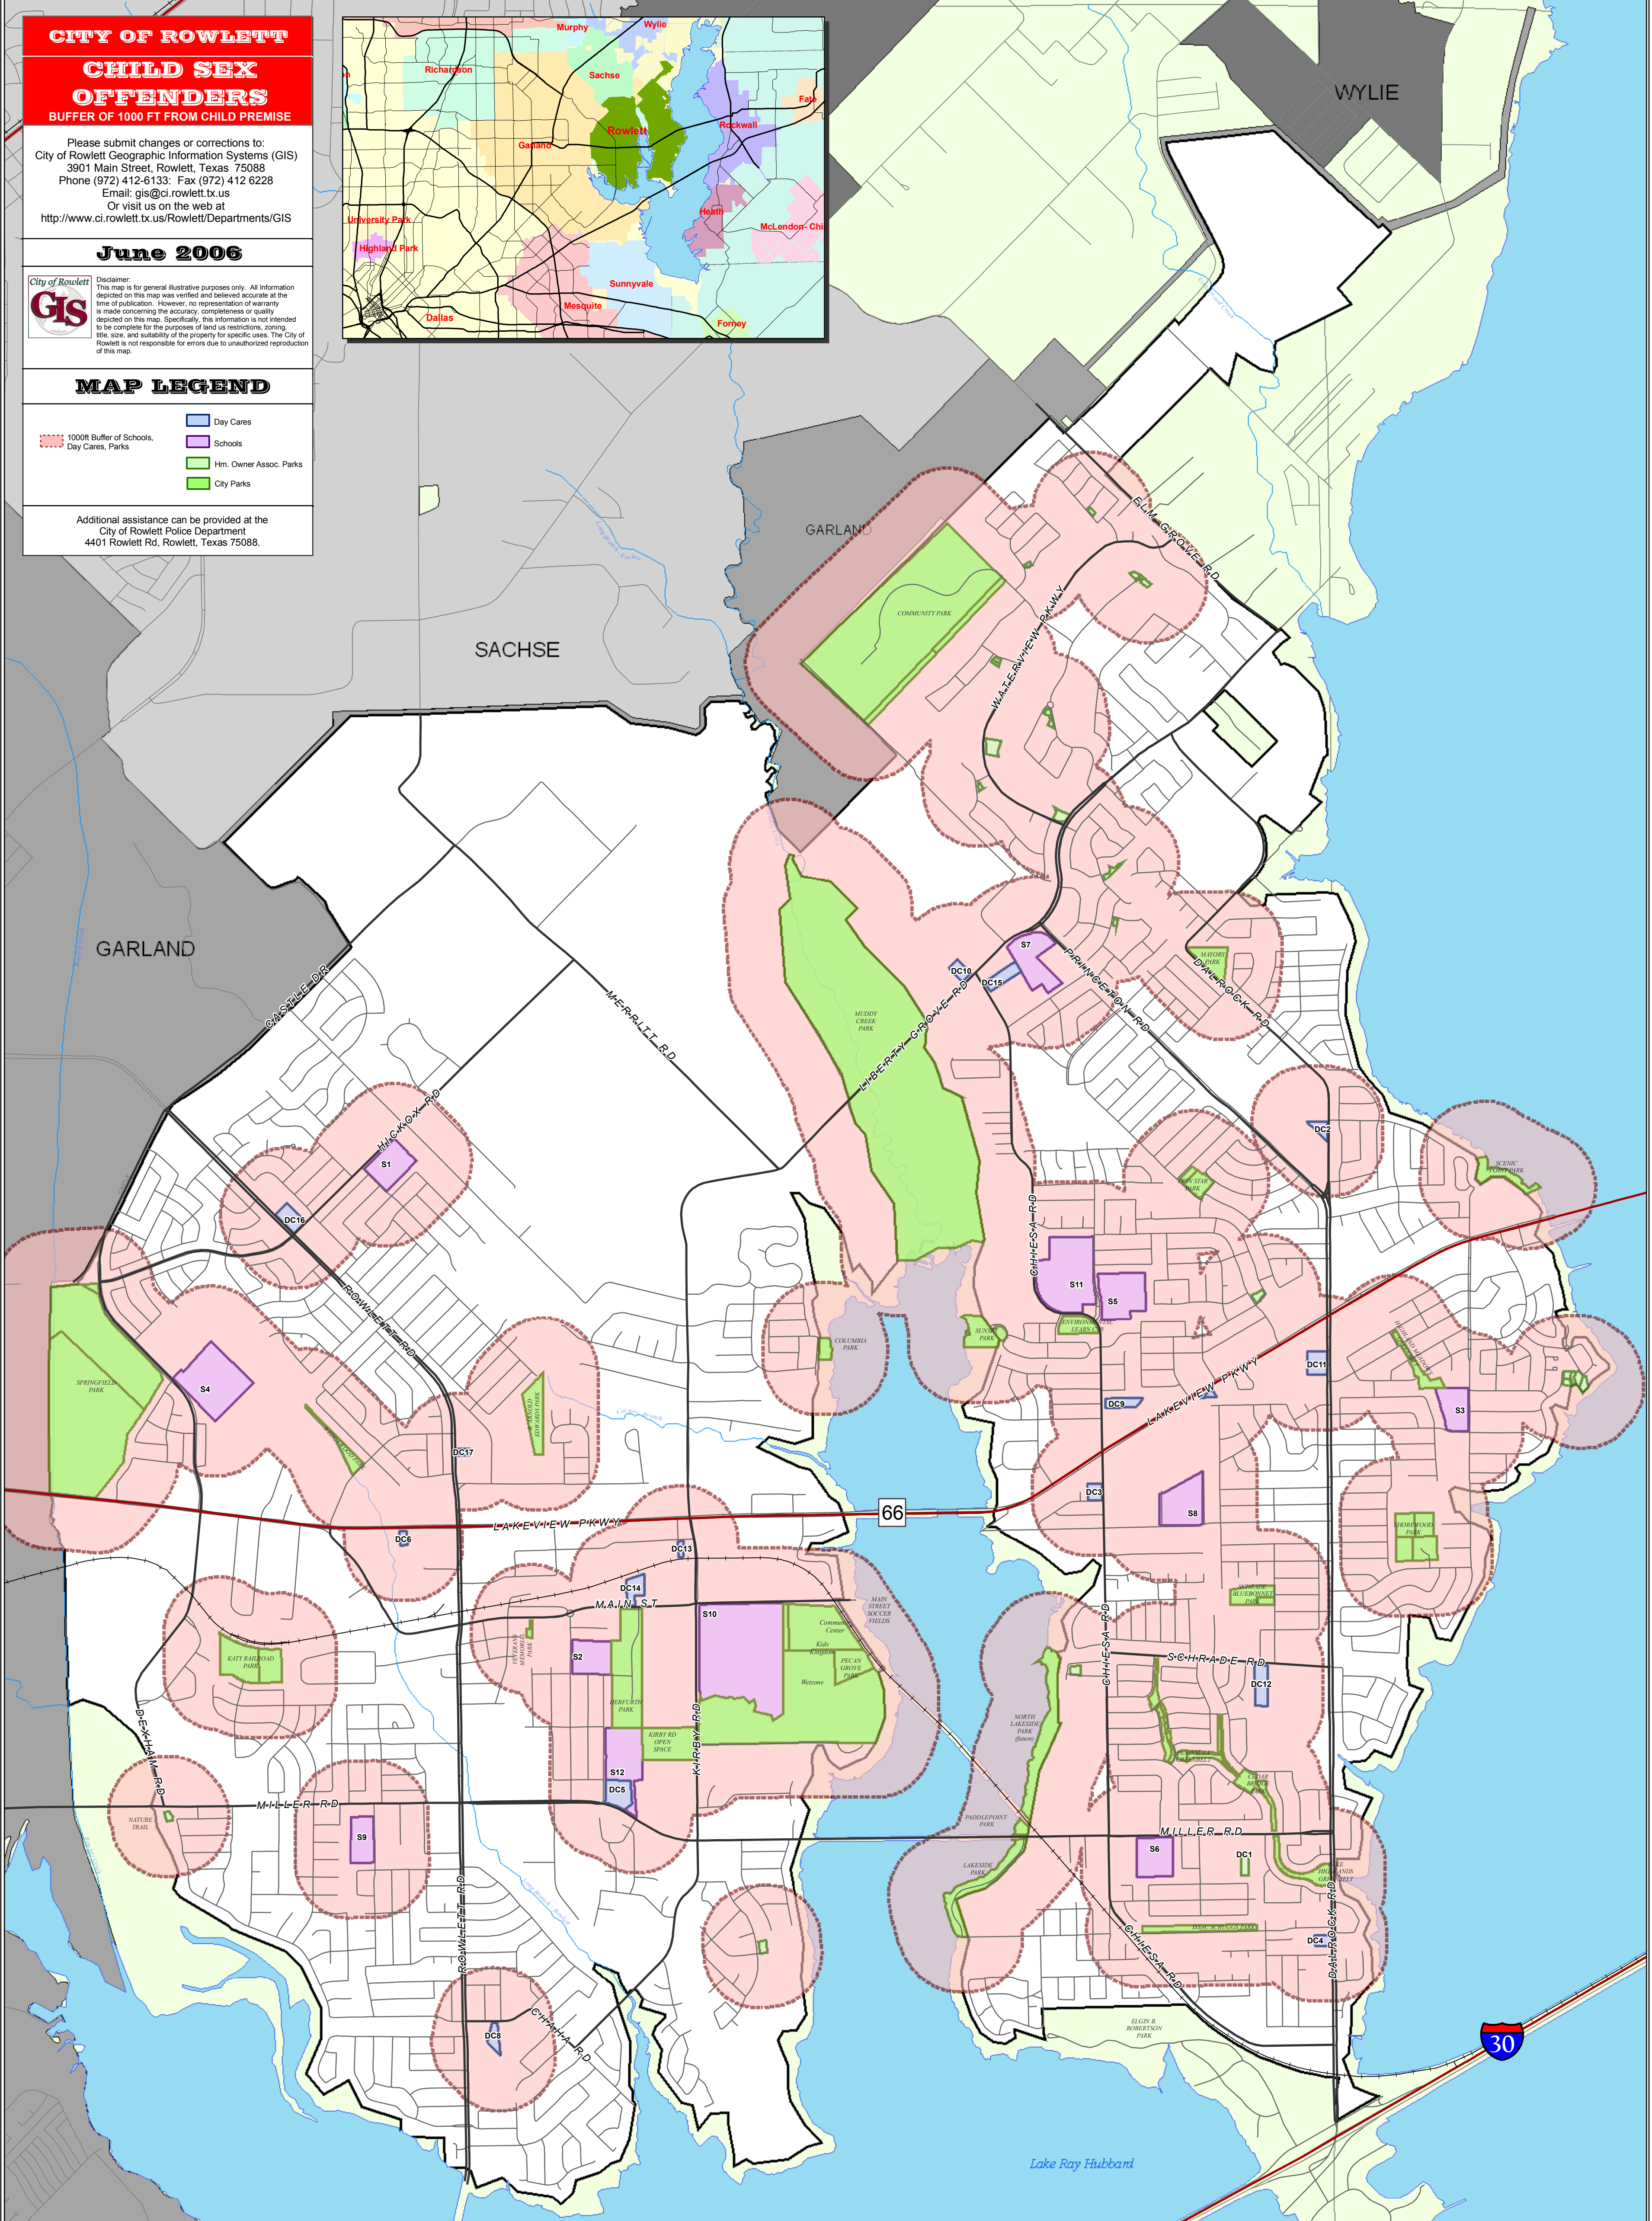

CITY OF ROWLETT

CHILD SEX OFFENDERS

BUFFER OF 1000 FT FROM CHILD PREMISE

Please submit changes or corrections to:
City of Rowlett Geographic Information Systems (GIS)
3901 Main Street, Rowlett, Texas 75088
Phone (972) 412-6133; Fax (972) 412 6228
Email: gis@ci.rowlett.tx.us
Or visit us on the web at
<http://www.ci.rowlett.tx.us/Rowlett/Departments/GIS>

June 2006

MAP LEGEND

- 1000ft Buffer of Schools, Day Cares, Parks
- Day Cares
- Schools
- Hm. Owner Assoc. Parks
- City Parks

PARKS	
NAME	TYPE
CEDAR BRIDGE PARK	PUBLIC
COLUMBIA PARK	PUBLIC
COMMUNITY PARK	PUBLIC
ENVIRONMENTAL LEARN CTR	PUBLIC
HERFURTH PARK	PUBLIC
HIGHLAND MEADOWS GB	PUBLIC
HIGHLAND MEADOWS GB	PUBLIC
ISSAC SCRUGGS PARK	PUBLIC
KATY RAILROAD PARK	PUBLIC
KIRBY RD OPEN SPACE	PUBLIC
LAKE HIGHLANDS@LRH GB	PUBLIC
LAKESIDE PARK	PUBLIC
LAKEVIEW MEADOW EST. PARK	PUBLIC
MAYORS PARK	PUBLIC
MUDDY CREEK PARK	PUBLIC
PADDLEPOINT /N LAKESIDE	PUBLIC
PECAN GROVE PARK	PUBLIC
PENINSULA GB	PUBLIC
PENINSULA GB	PUBLIC
PENINSULA GB	PUBLIC
R. ARNOLD EDWARDS PARK	PUBLIC
SCENIC POINT PARK	PUBLIC
SCHRADE BLUEBONNET PARK	PUBLIC
SHOREWOOD PARK	PUBLIC
SPRINGFIELD PARK	PUBLIC
SUNSET PARK	PUBLIC
TWIN STAR PARK	PUBLIC
VETERANS MEMORIAL PARK	PUBLIC
WEDGEWOOD PARK	PUBLIC

SCHOOLS	
NAME	TYPE
S1 BACK ELEM	HOA
S2 COYLE MIDDLE	HOA
S3 CULLINS LAKEPT ELEM	HOA
S4 DEVINS PARK	HOA
S6 DONALDS PARK	HOA
S7 GARRETS PARK	HOA
S8 HARBORVIEW & BAYONE	HOA
S9 HAYDENS PARK	HOA
S10 LAKEWOOD POINT	HOA
S11 LIBERTY CREEK	HOA
S12 MARYS LAKE	HOA
S13 PHILLIPS PARK	HOA
S14 POINT ROYAL	HOA
S15 STONE MEADOW BY THE LAKE	HOA
S16 TERENCE PARK	HOA
S17 TONYNS PARK	HOA

DAY CARES	
NAME	TYPE
DC1 CHILD TIME CHILDRENS CENTER - SOUTH	HOA
DC2 CHILD TIME CHILDRENS CENTER - NORTH	HOA
DC3 COTTON MILL LEARNING CENTER	HOA
DC4 GENESIS CHRISTIAN EDUCATIONAL INSTITUTE	HOA
DC5 KIDS OF THE CROWN CHILD DEV CENTER	HOA
DC6 KINDERCARE LEARNING CENTER	HOA
DC7 LAKEVIEW LEARNING CENTER	HOA
DC8 OAK LEAF LEARNING CENTER	HOA
DC9 PECAN CREEK DAY SCHOOL	HOA
DC10 PRIMROSE SCHOOL	HOA
DC11 ROCKWALL CHRISTIAN ACADEMY	HOA
DC12 ROWLETT CHRISTIAN ACADEMY	HOA
DC13 ROWLETT LEARNING CENTER	HOA
DC14 WESLEYAN CHRISTIAN ACADEMY	HOA
DC15 WHISTLESTOP STATION - EAST	HOA
DC16 WHISTLESTOP STATION - WEST	HOA
DC17 WISHING WELL PRESCHOOL & DAYCARE	HOA