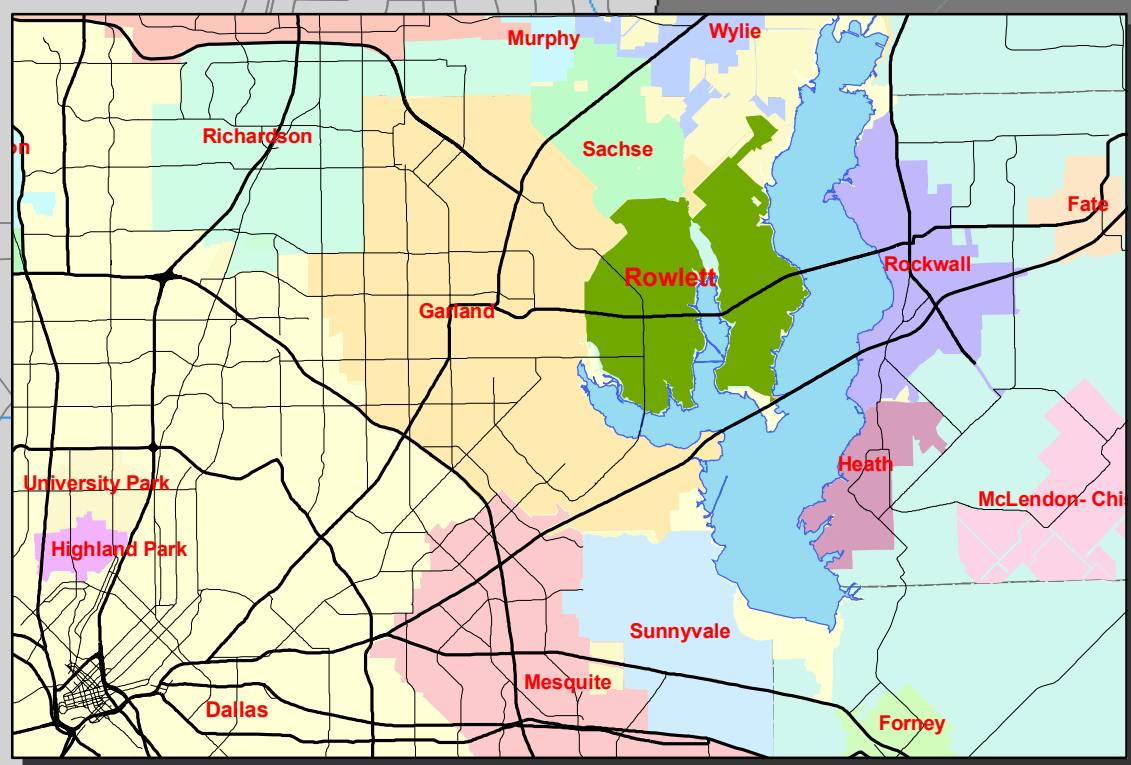

CITY OF ROWLETT

CHILD SEX OFFENDERS

BUFFER OF 1000 FT FROM CHILD PREMISE

Please submit changes or corrections to:
City of Rowlett Geographic Information Systems (GIS)
3901 Main Street, Rowlett, Texas 75088
Phone (972) 412-6133; Fax (972) 412 6228
Email: gis@ci.rowlett.tx.us
Or visit us on the web at
<http://www.ci.rowlett.tx.us/Rowlett/Departments/GIS>

June 2006

MAP LEGEND

- 1000ft Buffer of Schools, Day Cares, Parks
- Day Cares
- Schools
- Hm. Owner Assoc. Parks
- City Parks

PARKS	
NAME	TYPE
CEDAR BRIDGE PARK	PUBLIC
COLUMBIA PARK	PUBLIC
COMMUNITY PARK	PUBLIC
ENVIRONMENTAL LEARN CTR	PUBLIC
HERFURTH PARK	PUBLIC
HIGHLAND MEADOWS GB	PUBLIC
HIGHLAND MEADOWS GB	PUBLIC
ISSAC SCRUGGS PARK	PUBLIC
KATY RAILROAD PARK	PUBLIC
KIRBY RD OPEN SPACE	PUBLIC
LAKE HIGHLANDS@LRH GB	PUBLIC
LAKESIDE PARK	PUBLIC
LAKEVIEW MEADOW EST. PARK	PUBLIC
MAYORS PARK	PUBLIC
MUDDY CREEK PARK	PUBLIC
PADDLEPOINT /N LAKESIDE	PUBLIC
PECAN GROVE PARK	PUBLIC
PENINSULA GB	PUBLIC
PENINSULA GB	PUBLIC
PENINSULA GB	PUBLIC
R. ARNOLD EDWARDS PARK	PUBLIC
SCENIC POINT PARK	PUBLIC
SCHRADE BLUEBONNET PARK	PUBLIC
SHOREWOOD PARK	PUBLIC
SPRINGFIELD PARK	PUBLIC
SUNSET PARK	PUBLIC
TWIN STAR PARK	PUBLIC
VETERANS MEMORIAL PARK	PUBLIC
WEDGEWOOD PARK	PUBLIC

SCHOOLS	
NAME	TYPE
S1 BACK ELEM	HOA
S2 COYLE MIDDLE	HOA
S3 CULLINS LAKEPT ELEM	HOA
S4 DEVINS PARK	HOA
S6 DONALDS PARK	HOA
S7 GARRETS PARK	HOA
S8 HARBORVIEW & BAYONE	HOA
S9 HAYDENS PARK	HOA
S10 LAKEWOOD POINT	HOA
S11 LIBERTY CREEK	HOA
S12 MARYS LAKE	HOA
S13 PHILLIPS PARK	HOA
S14 POINT ROYAL	HOA
S15 STONE MEADOW BY THE LAKE	HOA
S16 TERENCE PARK	HOA
S17 TONYNS PARK	HOA

DAY CARES	
NAME	TYPE
DC1 CHILD TIME CHILDRENS CENTER - SOUTH	HOA
DC2 CHILD TIME CHILDRENS CENTER - NORTH	HOA
DC3 COTTON MILL LEARNING CENTER	HOA
DC4 GENESIS CHRISTIAN EDUCATIONAL INSTITUTE	HOA
DC5 KIDS OF THE CROWN CHILD DEV CENTER	HOA
DC6 KINDERCARE LEARNING CENTER	HOA
DC7 LAKEVIEW LEARNING CENTER	HOA
DC8 OAK LEAF LEARNING CENTER	HOA
DC9 PECAN CREEK DAY SCHOOL	HOA
DC10 PRIMROSE SCHOOL	HOA
DC11 ROCKWALL CHRISTIAN ACADEMY	HOA
DC12 ROWLETT CHRISTIAN ACADEMY	HOA
DC13 ROWLETT LEARNING CENTER	HOA
DC14 WESLEYAN CHRISTIAN ACADEMY	HOA
DC15 WHISTLESTOP STATION - EAST	HOA
DC16 WHISTLESTOP STATION - WEST	HOA
DC17 WISHING WELL PRESCHOOL & DAYCARE	HOA